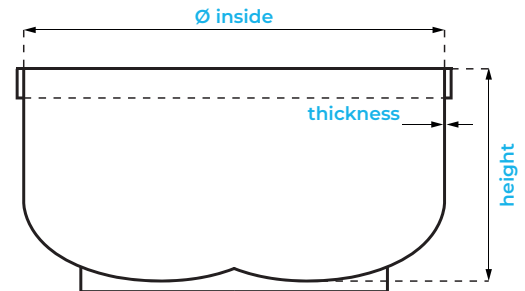

Twin arms mixer bowl with welded top rim

Available both fixed and removable version

Available Surface Finishes

Possibility to choose one single finish or different finishes for the inside and outside

Diamond embossing

Mirror polishing

Fine grinding

Liters	Kg	Diameter x height (mm)	Thickness	Ring
70	40	528 x 330	2,0	30 x 10
150	100	698 x 430	2,5	40 x 10
210	130	798 x 430	2,5	50 x 10
230	160	798 x 500	2,5	50 x 12
300	200	898 x 500	3,0	60 x 12
470	300	1098 x 520	3,0	80 x 15